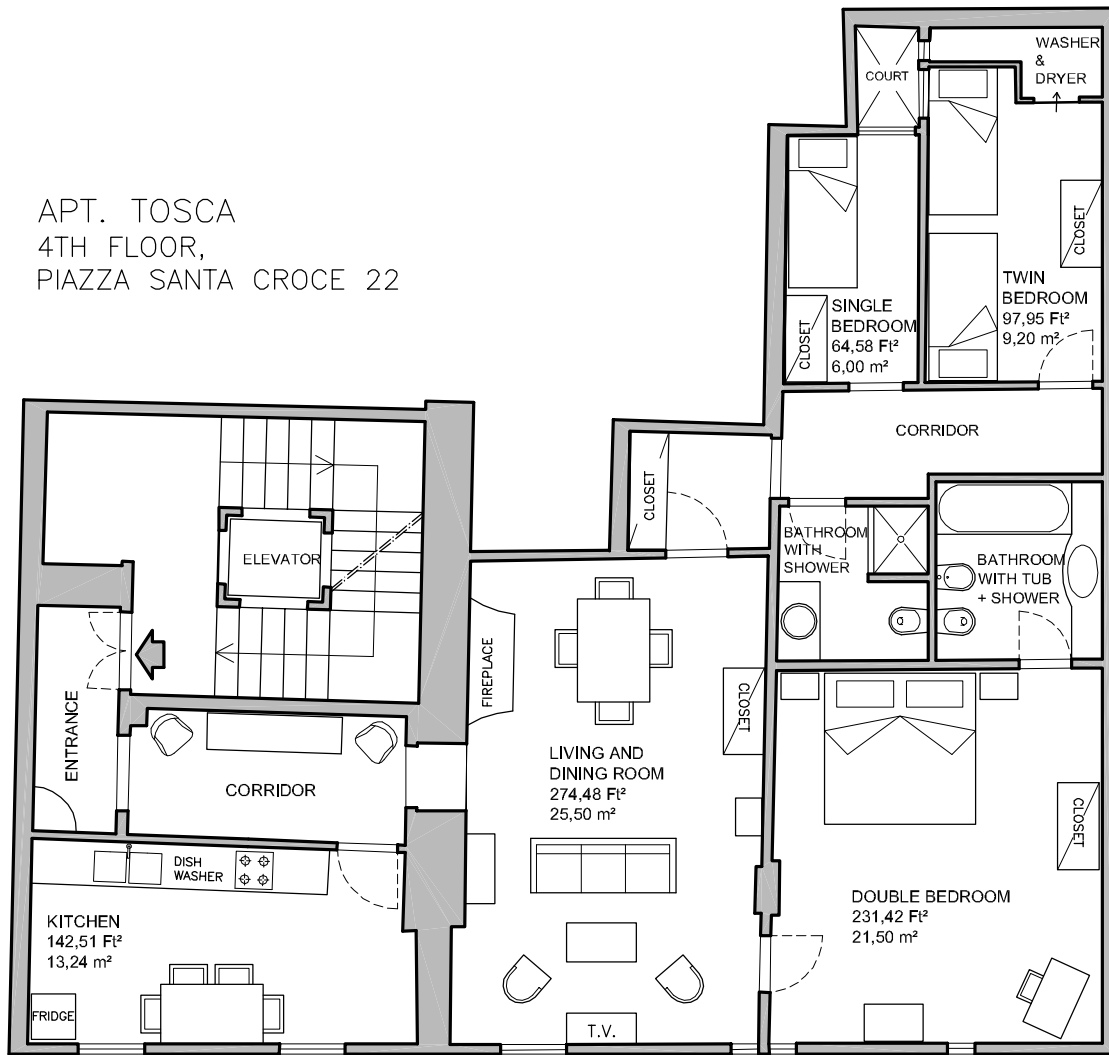

APT. TOSCA  
4TH FLOOR,  
PIAZZA SANTA CROCE 22

OVERLOOKING PIAZZA SANTA CROCE

This document was created with Win2PDF available at <http://www.win2pdf.com>.  
The unregistered version of Win2PDF is for evaluation or non-commercial use only.  
This page will not be added after purchasing Win2PDF.