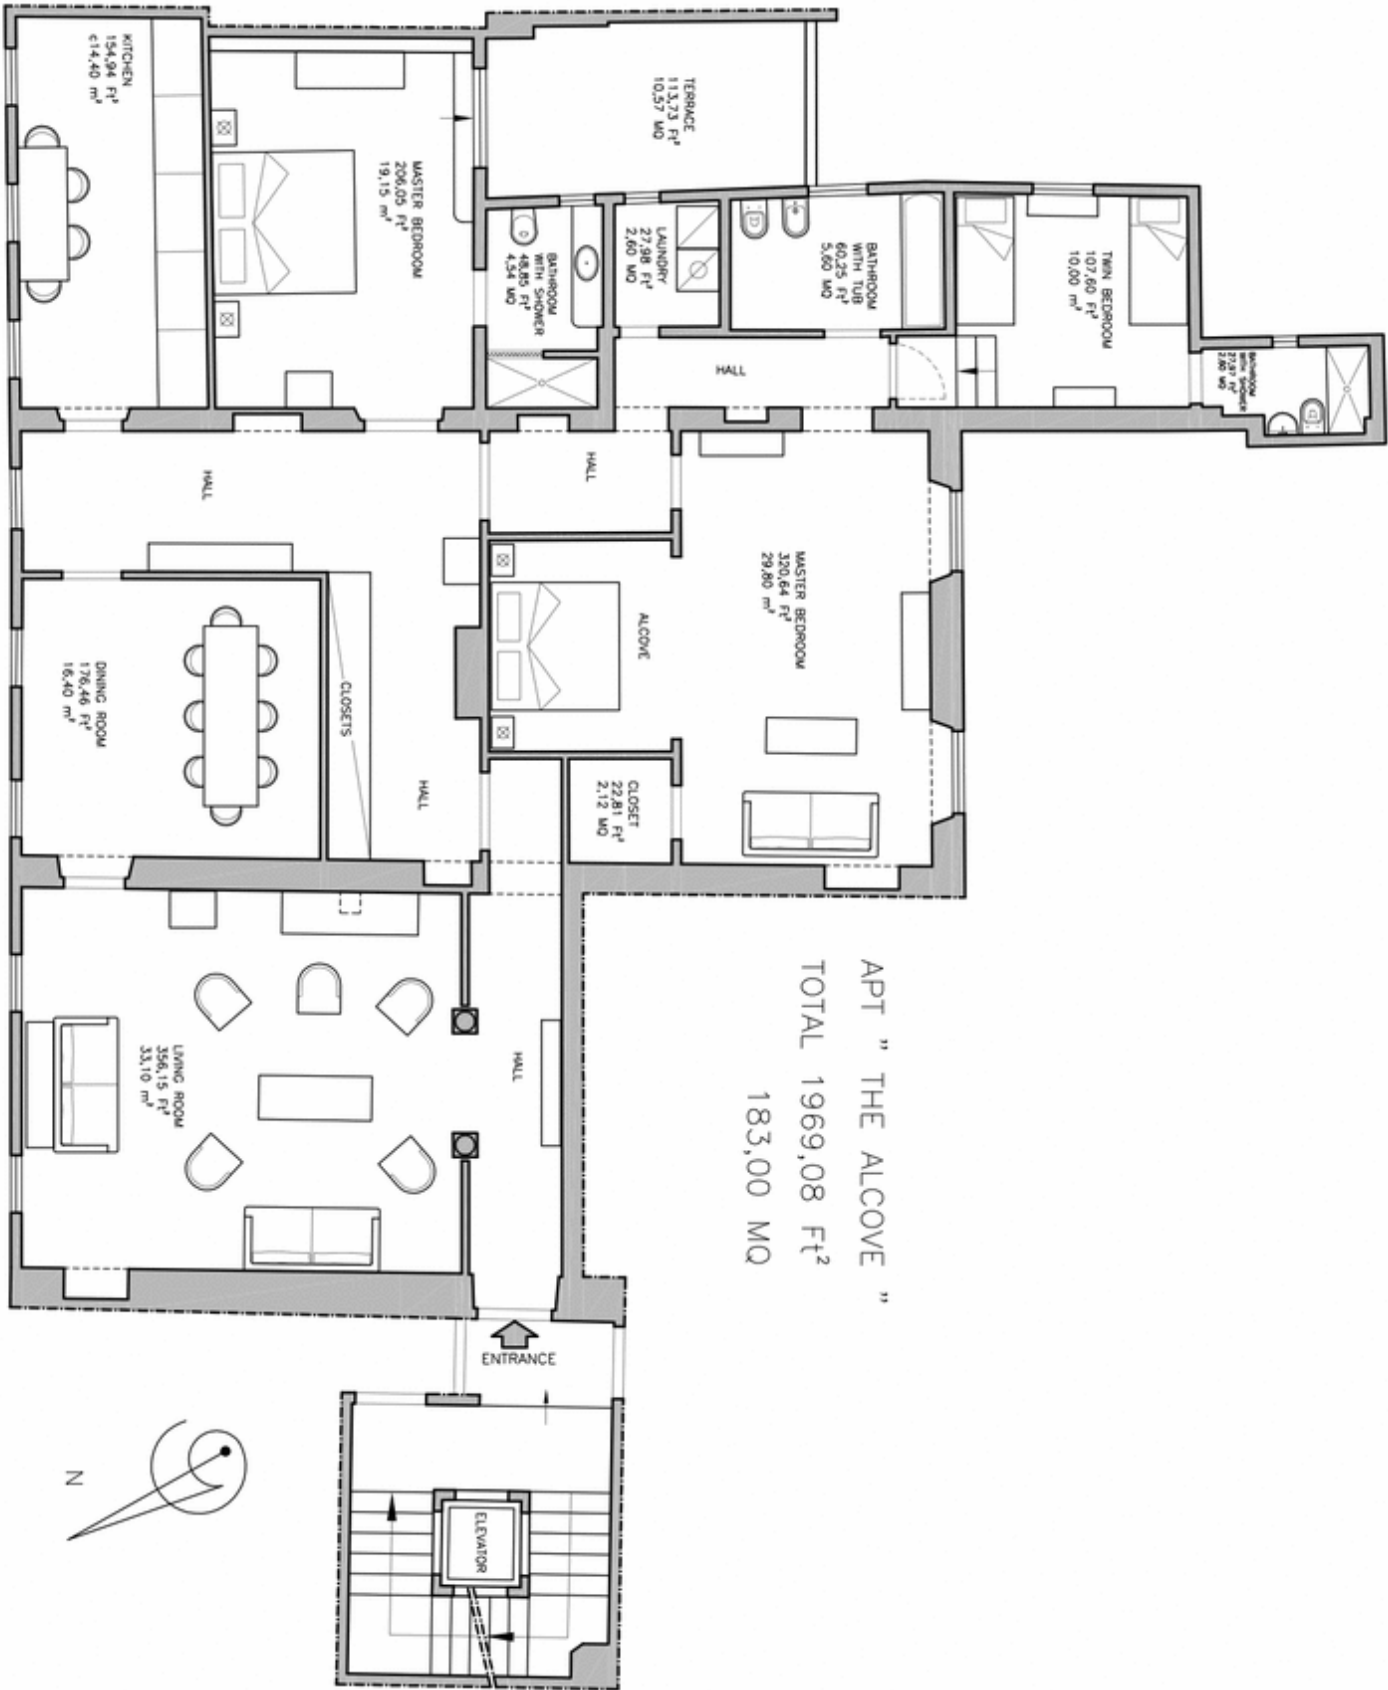

PIAZZA SANTA CROCE

APT " THE ALCOVE "
TOTAL 1969,08 Ft²
183,00 MQ