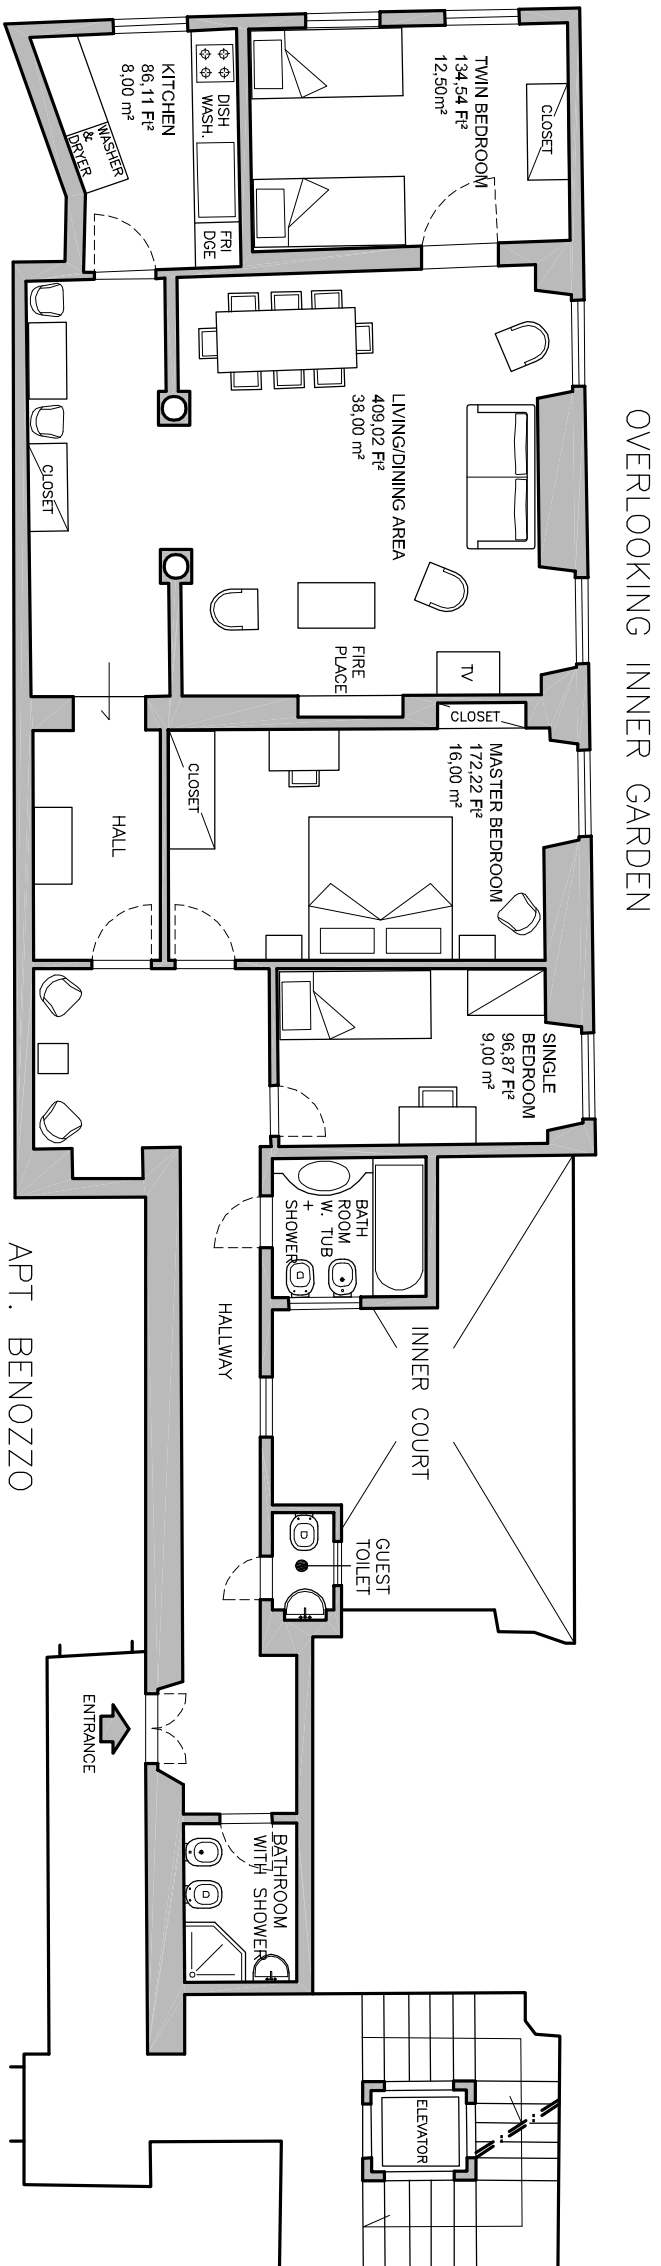

OVERLOOKING INNER GARDEN

APT. BENOZZO
3RD FLOOR,
PIAZZA SANTA CROCE 22

This document was created with Win2PDF available at <http://www.win2pdf.com>.
The unregistered version of Win2PDF is for evaluation or non-commercial use only.
This page will not be added after purchasing Win2PDF.