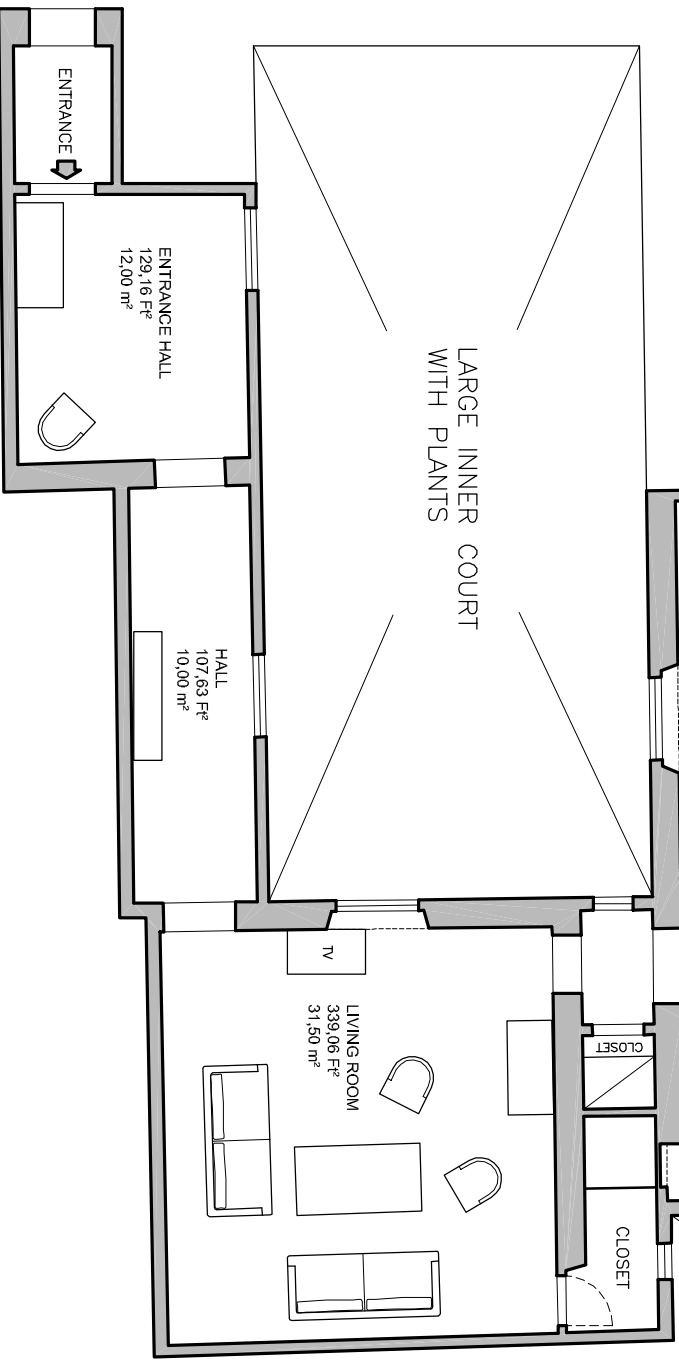

APT. DONATELLO  
 3RD-4TH FLOOR,  
 PIAZZA SANTA CROCE 22  
 198,50 m<sup>2</sup>  
 2.136,62 Ft<sup>2</sup>

This document was created with Win2PDF available at <http://www.win2pdf.com>.  
The unregistered version of Win2PDF is for evaluation or non-commercial use only.  
This page will not be added after purchasing Win2PDF.