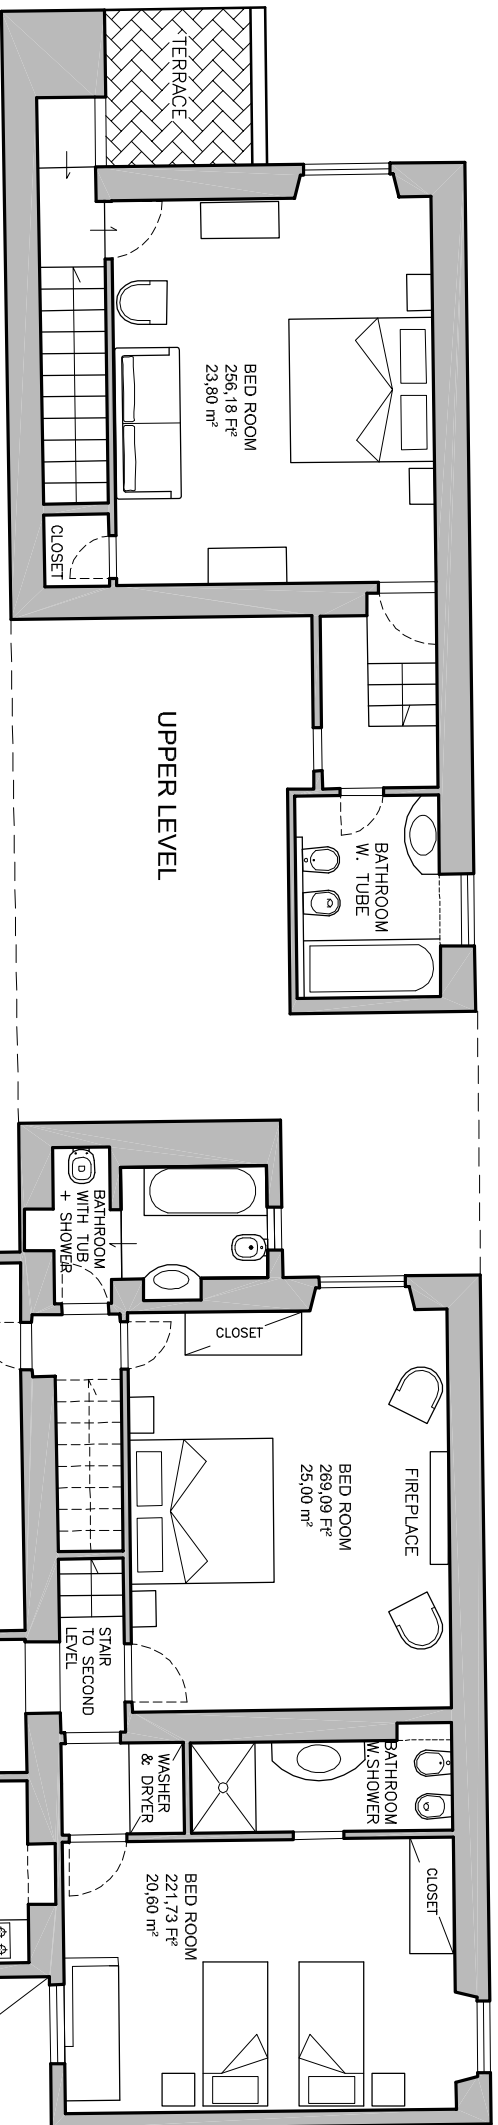

APT. DONATELLO  
 3RD-4TH FLOOR,  
 PIAZZA SANTA CROCE 22  
 198,50 m<sup>2</sup>  
 2.136,62 Ft<sup>2</sup>

This document was created with Win2PDF available at <http://www.win2pdf.com>.  
The unregistered version of Win2PDF is for evaluation or non-commercial use only.  
This page will not be added after purchasing Win2PDF.